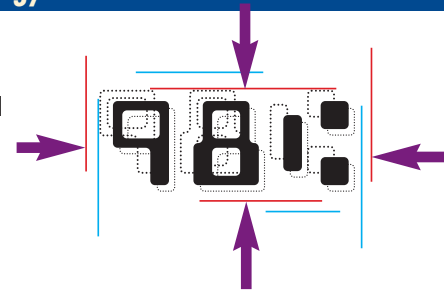

ExPT™ Exact Positioning Technology

A MICR line out of alignment is one cause of rejected checks, a multi-million dollar problem for banks and companies. ExPT™ allows users to precisely adjust the MICR line without affecting the data file.

Available on all TROY MICR 9050 series printers.