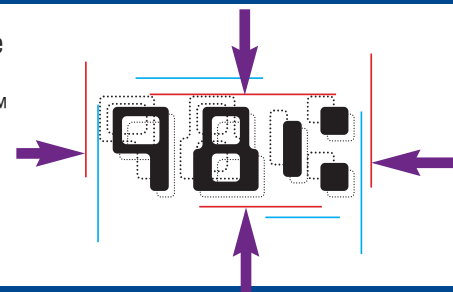

Built-in Secure Encryption and Decryption

Data security is critical in a distributed printing application. TROY's encryption/decryption technology "unlocks" and prints the data only when it is received at the TROY printer.

Available on TROY MICR 4515 Secure and Secure Ex printers